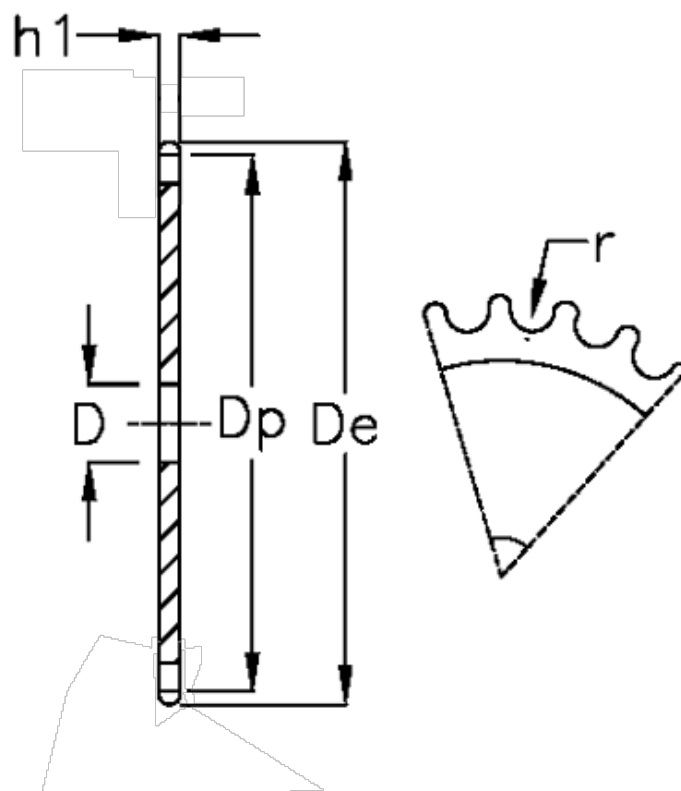

Article number: 616021008014

Description: Plate wheel 16 B-1 Z=14 simplex

## Measures

C	= 3
D	= 15
De	= 125
Dp	= 114.15
For chain size	= 1 tomme x 17,02 mm
For chain type	= 16 B-1
h1	= 16.2
Number of teeth	= 14

$r = 15.88$